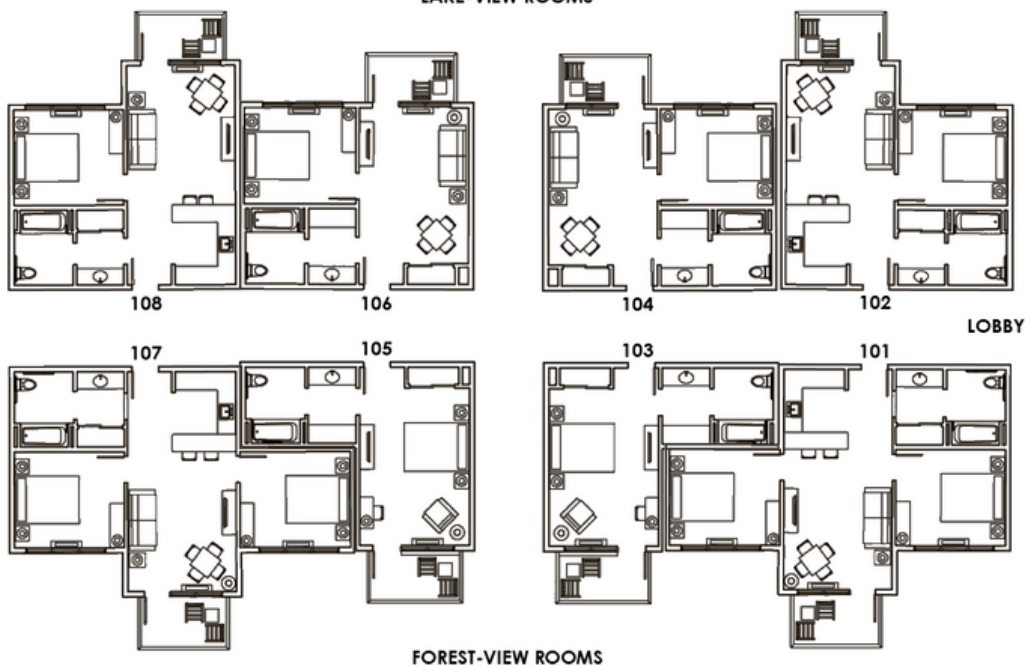

guest room layouts

first floor diagram

Guest Room Notes:

All guest room feature a mini fridge, microwave and coffee pot. Small and Large Suites offer kitchenettes with a small toaster oven, counter space with seating and fully stocked cupboards

Every guest room features a walk out balcony or patio area

Although our entire facility is ADA accessible, the private bedrooms in the suite style rooms have a more narrow space alongside the beds, which can create difficulties for guests in wheelchairs to access the bed

Check in is after 3pm and check out is before 11am

second floor diagram